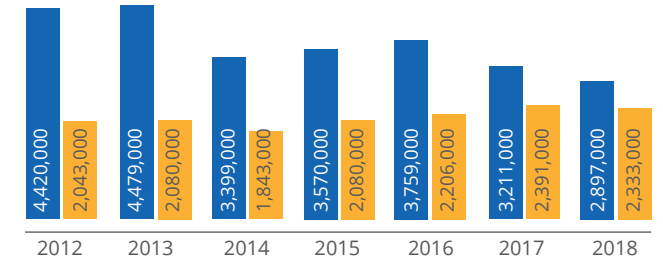

PRODUCTION

(HECTOLITRES)

Austrian, Litanian and UK definitions meet the customs code definition

CONSUMPTION

(HECTOLITRES)

Austrian, Litanian and UK definitions meet the customs code definition

EXPORTS (HECTOLITRES)

INTRA EU
EXTRA EU

IMPORTS (HECTOLITRES)

CONSUMPTION
ON-TRADE VS OFF-TRADE
46% | 54%

CONSUMPTION
PER CAPITA

73 LITRES / YEAR

DIRECT EMPLOYMENT

EXCISE DUTY REVENUE
(MILLION €)

NUMBER OF
ACTIVE
BREWERIES