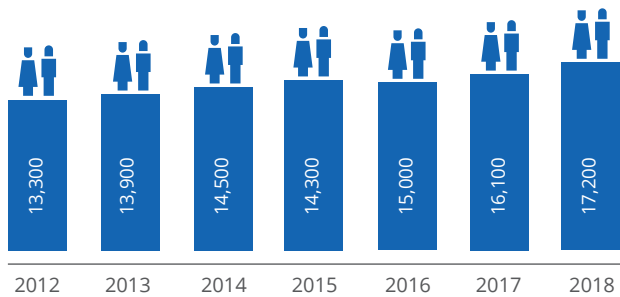

INTRA EU
EXTRA EU

IMPORTS (HECTOLITRES)

CONSUMPTION
ON-TRADE VS OFF-TRADE
46% | 54%

CONSUMPTION
PER CAPITA

73 LITRES / YEAR

DIRECT EMPLOYMENT

EXCISE DUTY REVENUE
(MILLION €)

NUMBER OF
ACTIVE
BREWERIES