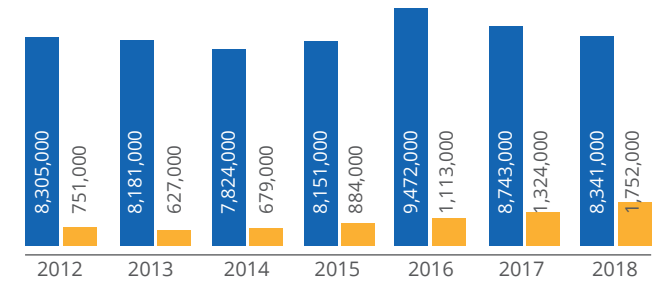

PRODUCTION

(HECTOLITRES)

Austrian, Litanian and UK definitions meet the customs code definition

CONSUMPTION

(HECTOLITRES)

Austrian, Litanian and UK definitions meet the customs code definition

EXPORTS (HECTOLITRES)

INTRA EU
EXTRA EU

IMPORTS (HECTOLITRES)

CONSUMPTION
ON-TRADE VS OFF-TRADE
46% | 54%

CONSUMPTION
PER CAPITA

73 LITRES / YEAR

DIRECT EMPLOYMENT

EXCISE DUTY REVENUE
(MILLION €)

NUMBER OF
ACTIVE
BREWERIES