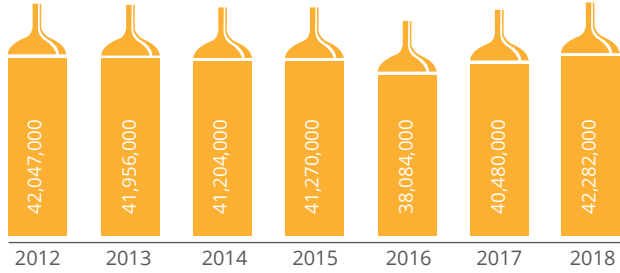

PRODUCTION

(HECTOLITRES)

Austrian, Litanian and UK definitions meet the customs code definition

CONSUMPTION

(HECTOLITRES)

Austrian, Litanian and UK definitions meet the customs code definition

EXPORTS (HECTOLITRES)

INTRA EU
EXTRA EU

IMPORTS (HECTOLITRES)

CONSUMPTION
ON-TRADE VS OFF-TRADE
46% | 54%

CONSUMPTION
PER CAPITA

73 LITRES / YEAR

DIRECT EMPLOYMENT

EXCISE DUTY REVENUE
(MILLION €)

NUMBER OF
ACTIVE
BREWERIES