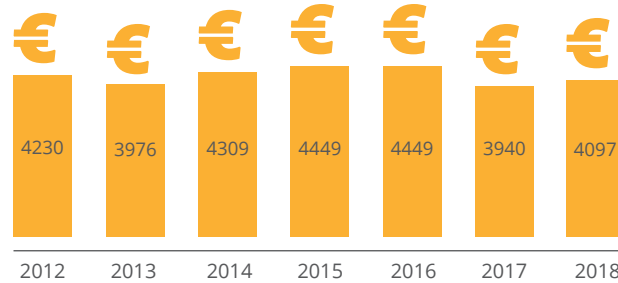

INTRA EU
EXTRA EU

IMPORTS (HECTOLITRES)

CONSUMPTION
ON-TRADE VS OFF-TRADE
46% | 54%

CONSUMPTION
PER CAPITA

73 LITRES / YEAR

DIRECT EMPLOYMENT

EXCISE DUTY REVENUE
(MILLION €)

NUMBER OF
ACTIVE
BREWERIES