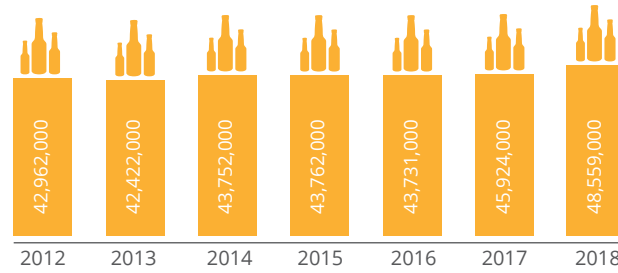

PRODUCTION

(HECTOLITRES)

Austrian, Litanian and UK definitions meet the customs code definition

CONSUMPTION

(HECTOLITRES)

Austrian, Litanian and UK definitions meet the customs code definition

EXPORTS (HECTOLITRES)

INTRA EU
EXTRA EU

IMPORTS (HECTOLITRES)

CONSUMPTION
ON-TRADE VS OFF-TRADE
46% | 54%

CONSUMPTION
PER CAPITA

73 LITRES / YEAR

DIRECT EMPLOYMENT

EXCISE DUTY REVENUE
(MILLION €)

NUMBER OF
ACTIVE
BREWERIES